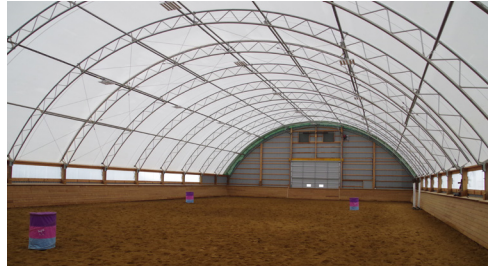

EQUINE

Re-Imagine Your Riding Environment

Common Building Types

Atlas

Available from 24' - 108' Wide

The Atlas Building Series defines the traditional look of fabric covered buildings. Popular applications include barns, implement and equipment storage, commercial warehouses and storage buildings.

Apex

Available from 53' - 100' Wide

The Apex Building Series maximizes interior usable space thanks to its tall side walls. The slightly curved roof profile, sharp peak and standard sidewall legs give the Apex style and character, without sacrificing functionality.

Epic

Available from 80' - 120' Wide

The Epic Building Series has the look of a traditional building and all the benefits of a fabric building: natural light, superior ventilation, and no interior columns. A popular style for dairy buildings, the Epic's straight wall design offers flexibility of door locations and sidewall features.

The Ideal Choice

Indoor Riding Arenas

We offer great solutions for indoor riding arenas, whether for personal use or as part of a rodeo.

Training Arenas

Our fabric structures provide the optimal square footage necessary, and with no interior columns to get in the way.